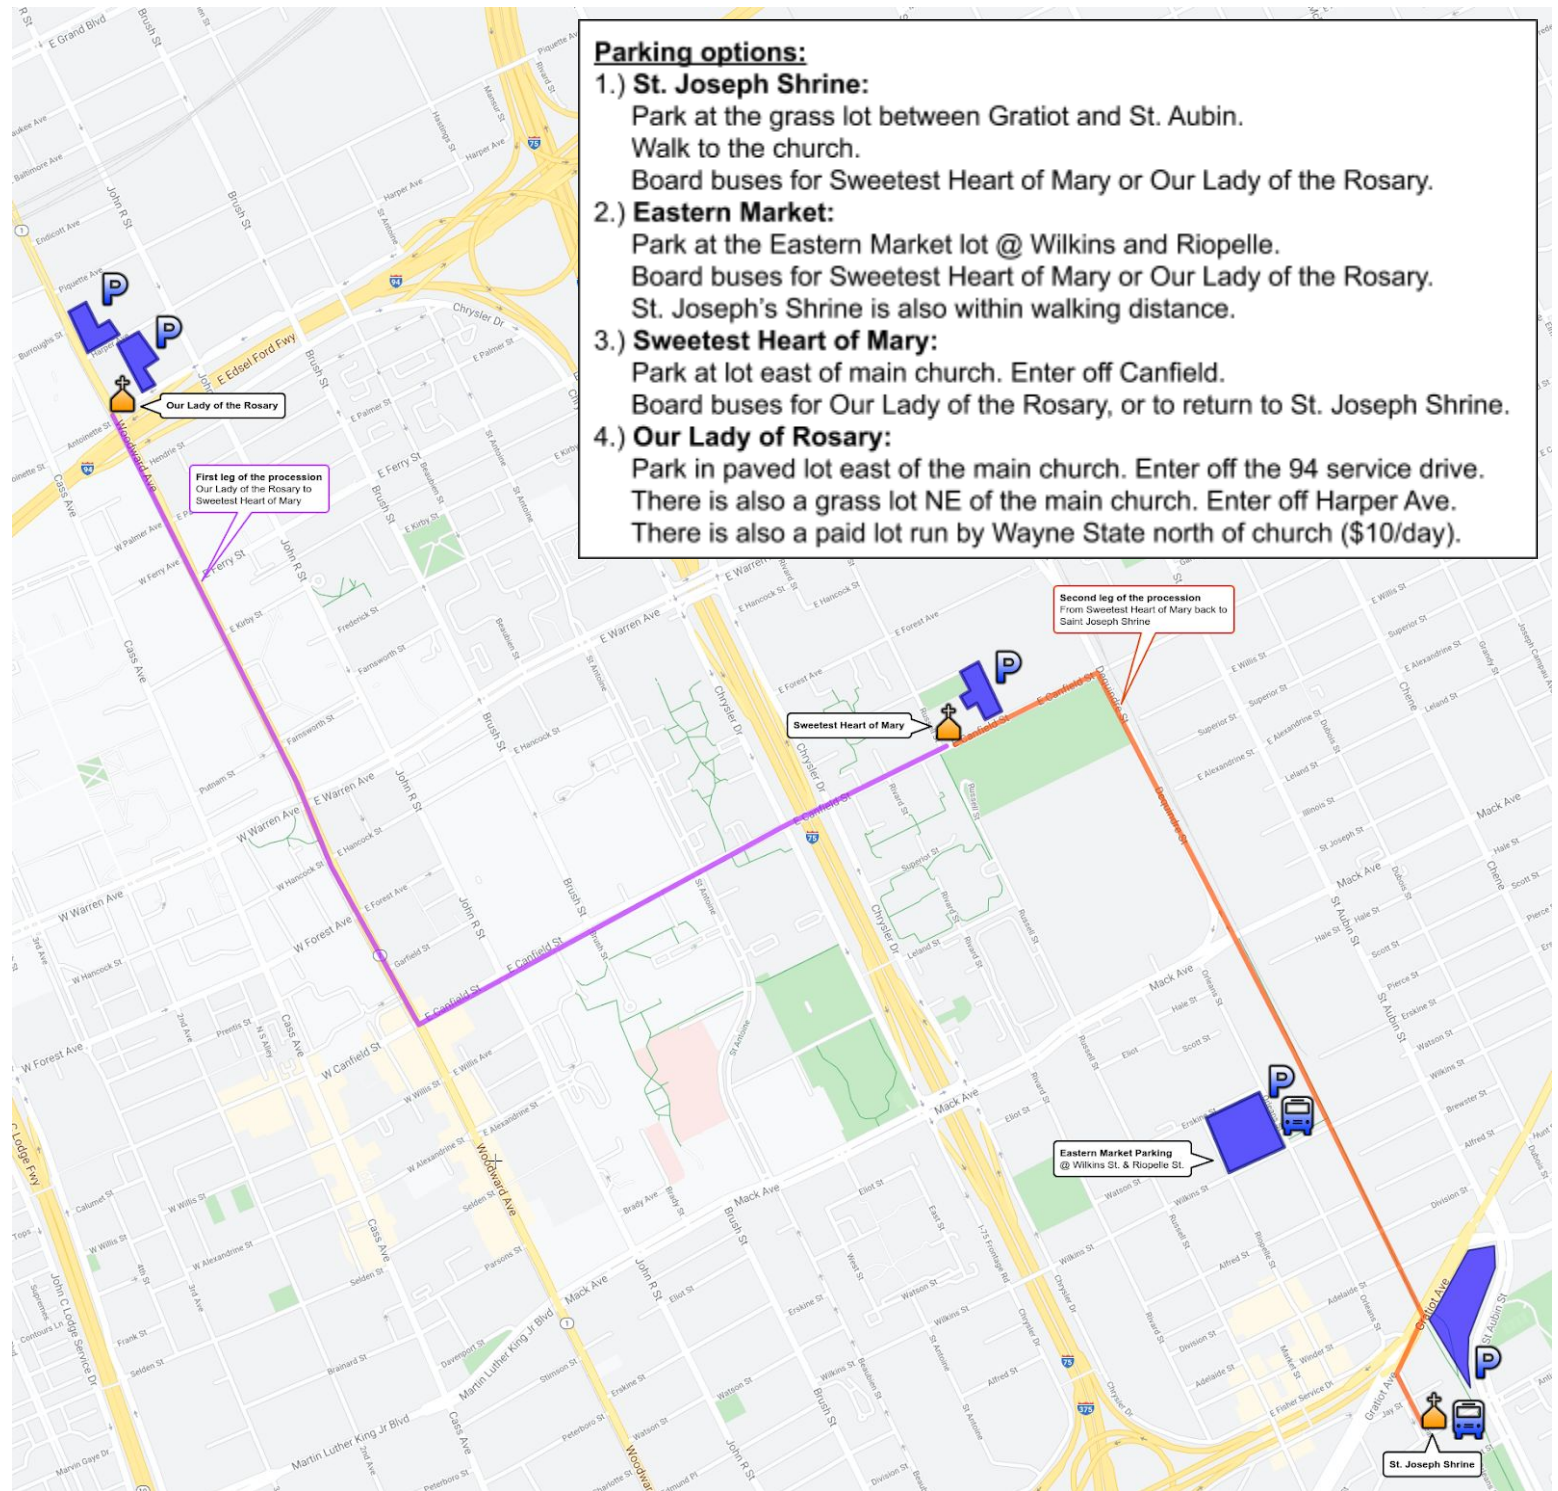

Unite Detroit - Eucharistic Procession - October 31st, 12pm

Shuttles start service at **10am** from St. Joseph Shrine and the Eastern Market parking lot @ Wilkins and Riopelle.

Shuttles will then move to other locations as needed throughout the day. Parking is available at all churches.

Full event details: <https://uniteournation.net/event/detroit-michigan/>

Addresses:

| | | |
|--|---|---|
| <p>St. Joseph Shrine 1828 Jay St. Detroit, MI 48207</p> | <p>Our Lady of the Rosary 5930 Woodward Ave. Detroit, MI 48202</p> | <p>Sweetest Heart of Mary 4440 Russell St. Detroit, MI 48207</p> |
|--|---|---|

Procession route distances:

- Our Lady of the Rosary → Sweetest Heart of Mary: 1.6 miles (31 minutes)
- Sweetest Heart of Mary → Saint Joseph Shrine: 1.5 miles (31 minutes)